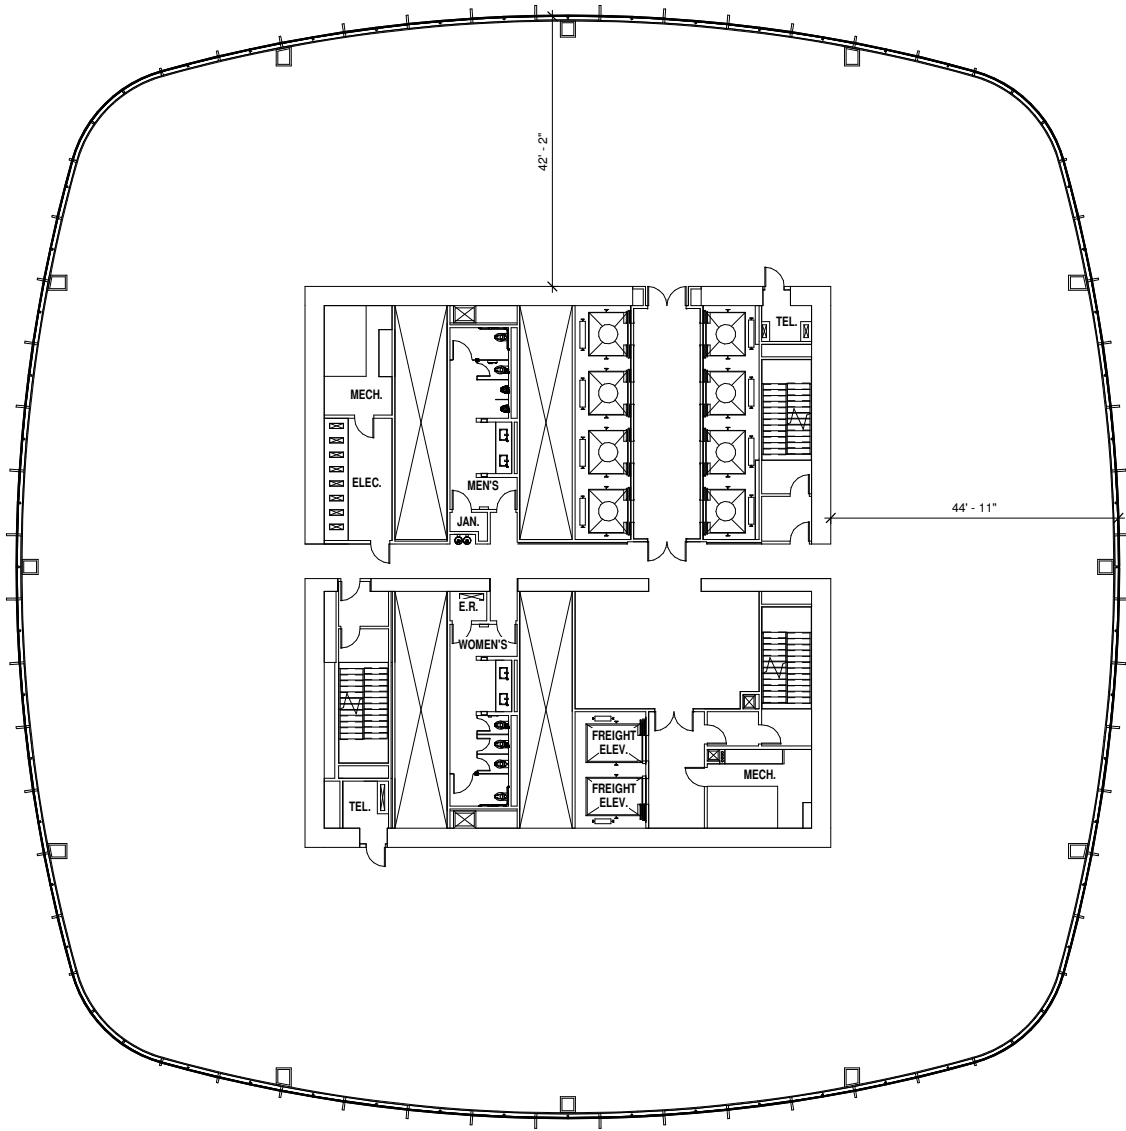

MISSION STREET

FIRST STREET

MISSION SQUARE

CITY PARK / TRANSIT CENTER

25,377 RSF

20th Floor

Demising wall plan