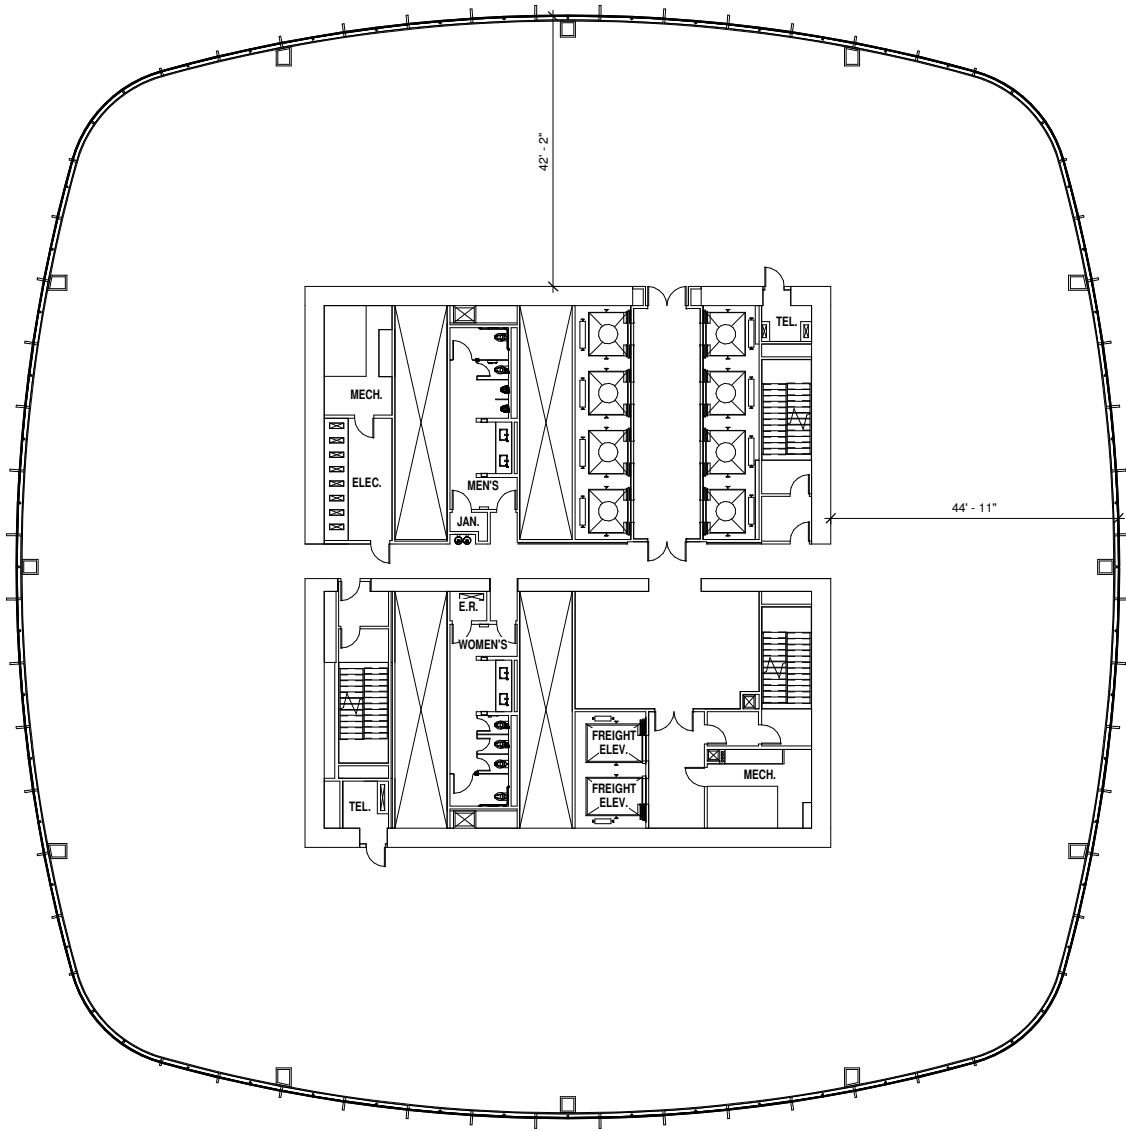

MISSION STREET

FIRST STREET

MISSION SQUARE

CITY PARK / TRANSIT CENTER

25,377 RSF

23rd Floor

Demising wall plan