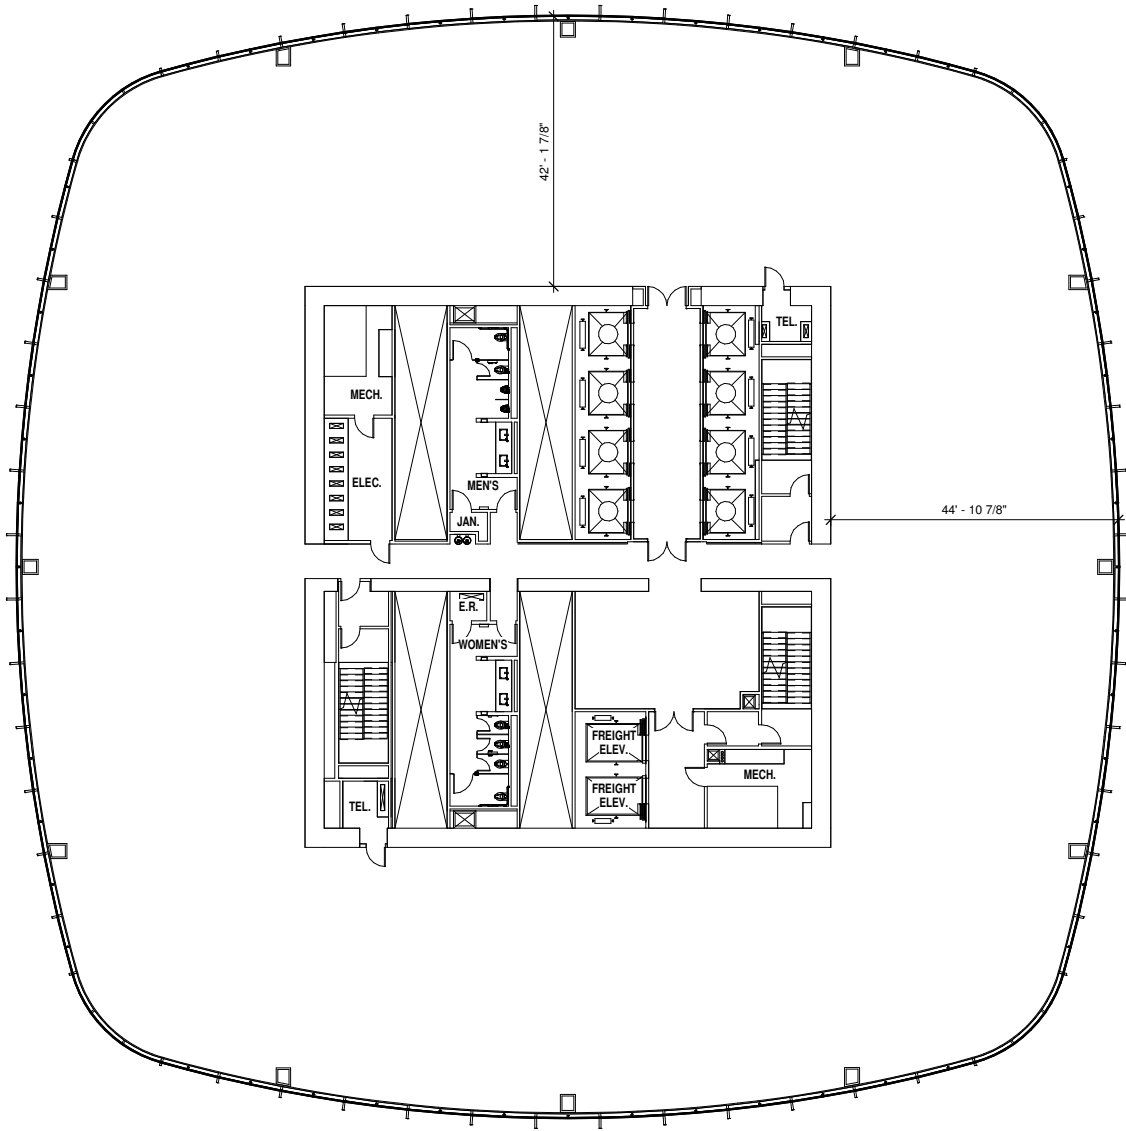

MISSION STREET

FIRST STREET

MISSION SQUARE

CITY PARK / TRANSIT CENTER

25,377 RSF

27th Floor

Demising wall plan