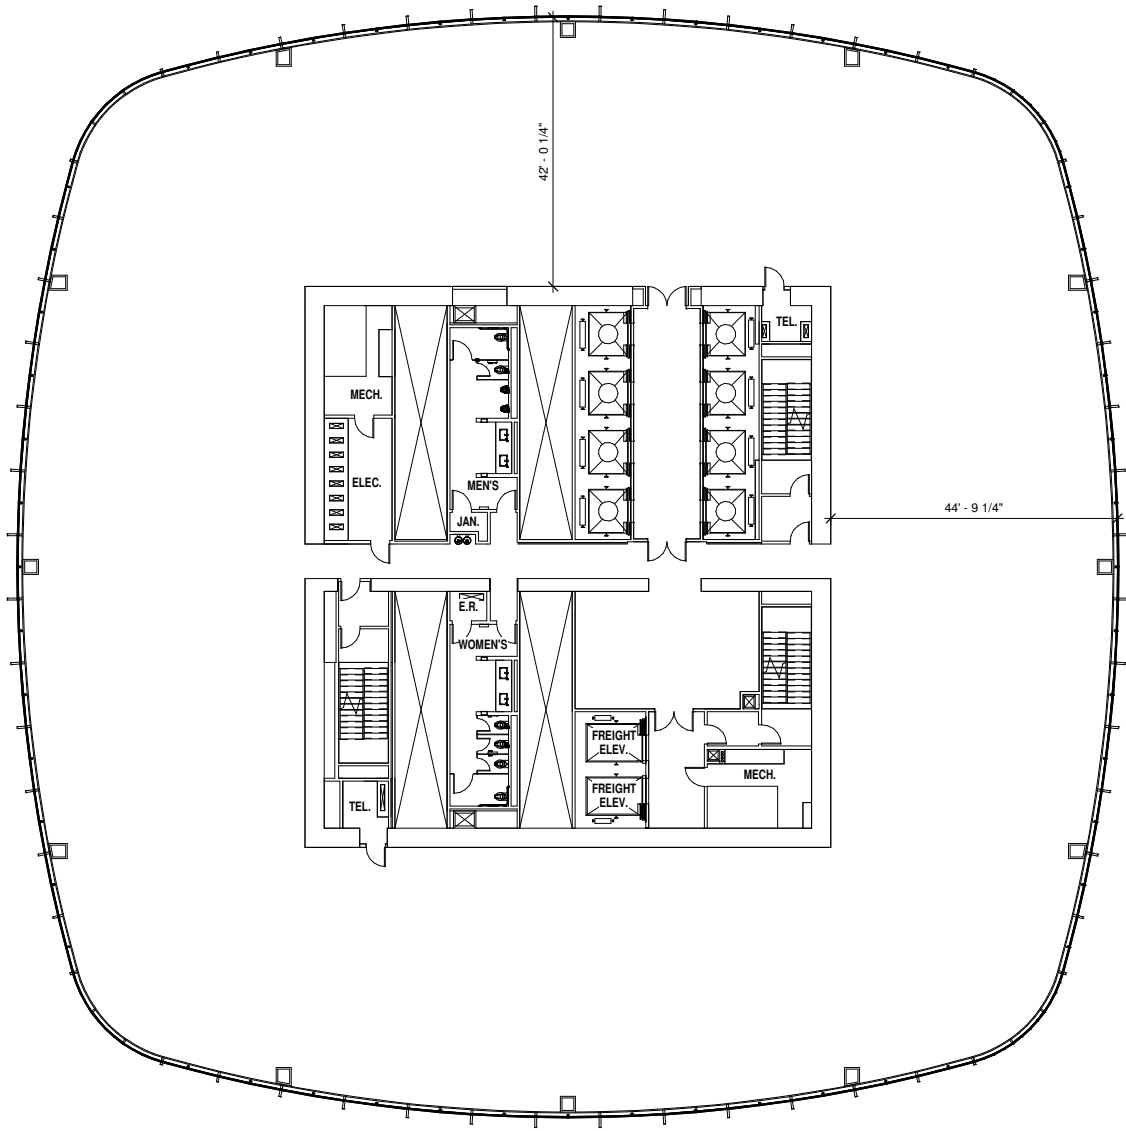

MISSION STREET

FIRST STREET

MISSION SQUARE

CITY PARK / TRANSIT CENTER

25,295 RSF

**30th Floor**

Demising wall plan