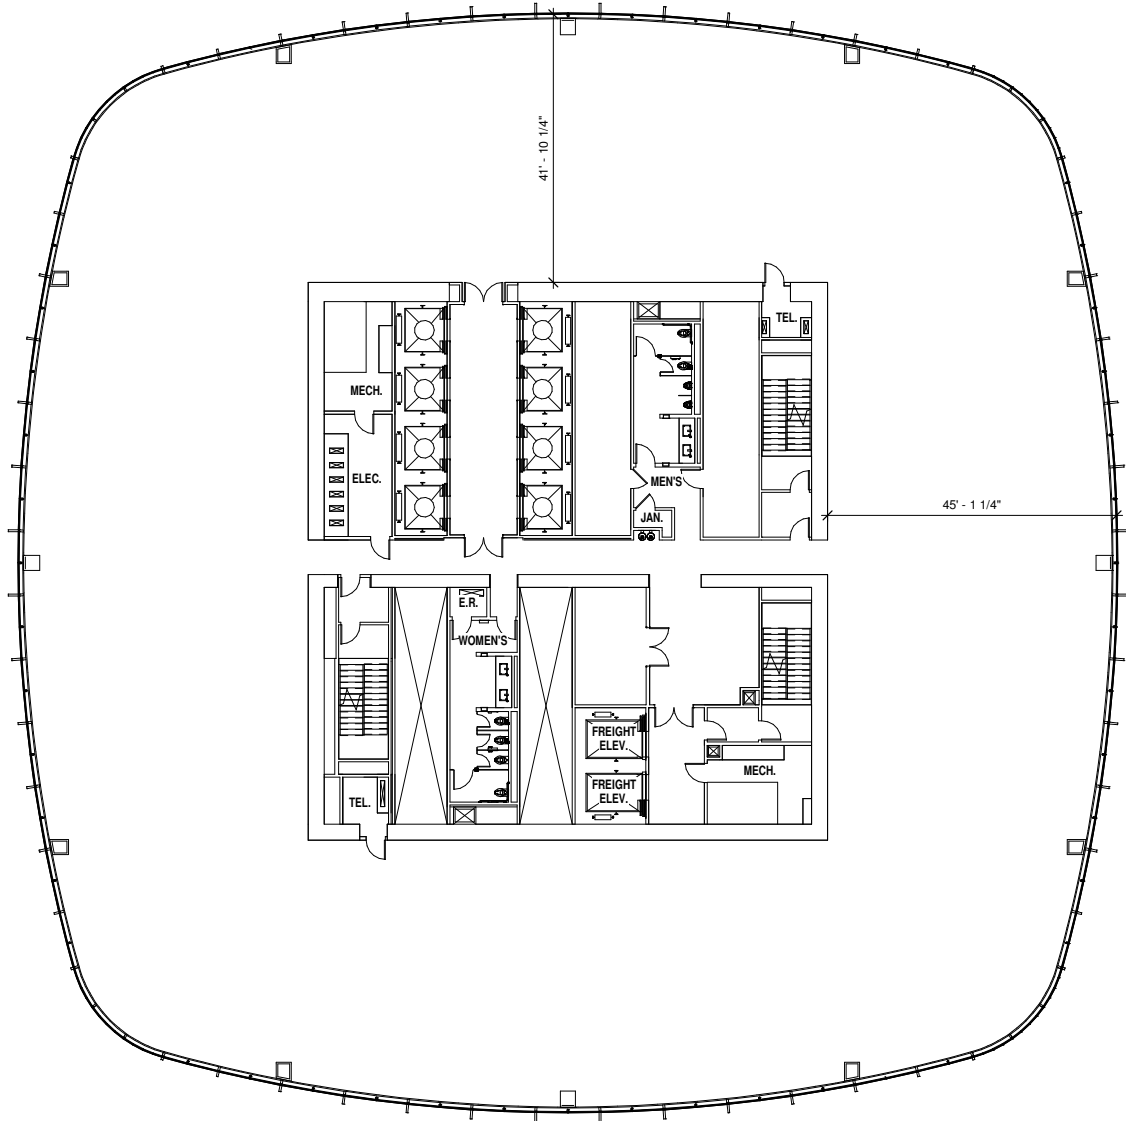

MISSION STREET

FIRST STREET

MISSION SQUARE

CITY PARK / TRANSIT CENTER

24,967 RSF

**32nd Floor**

Demising wall plan