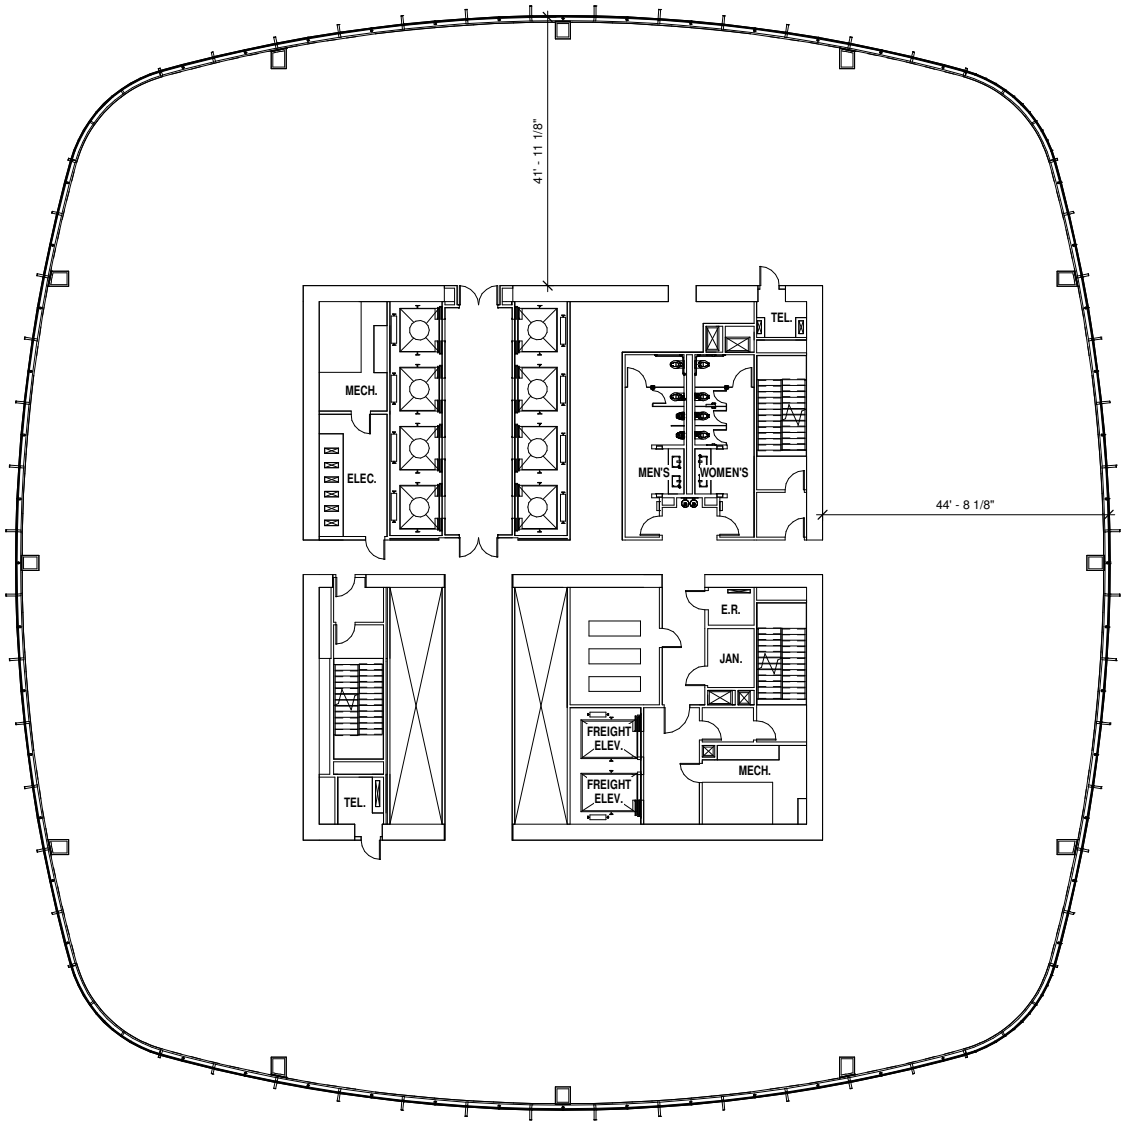

MISSION STREET

FIRST STREET

MISSION SQUARE

CITY PARK / TRANSIT CENTER

25,389 RSF

36th Floor

Demising wall plan