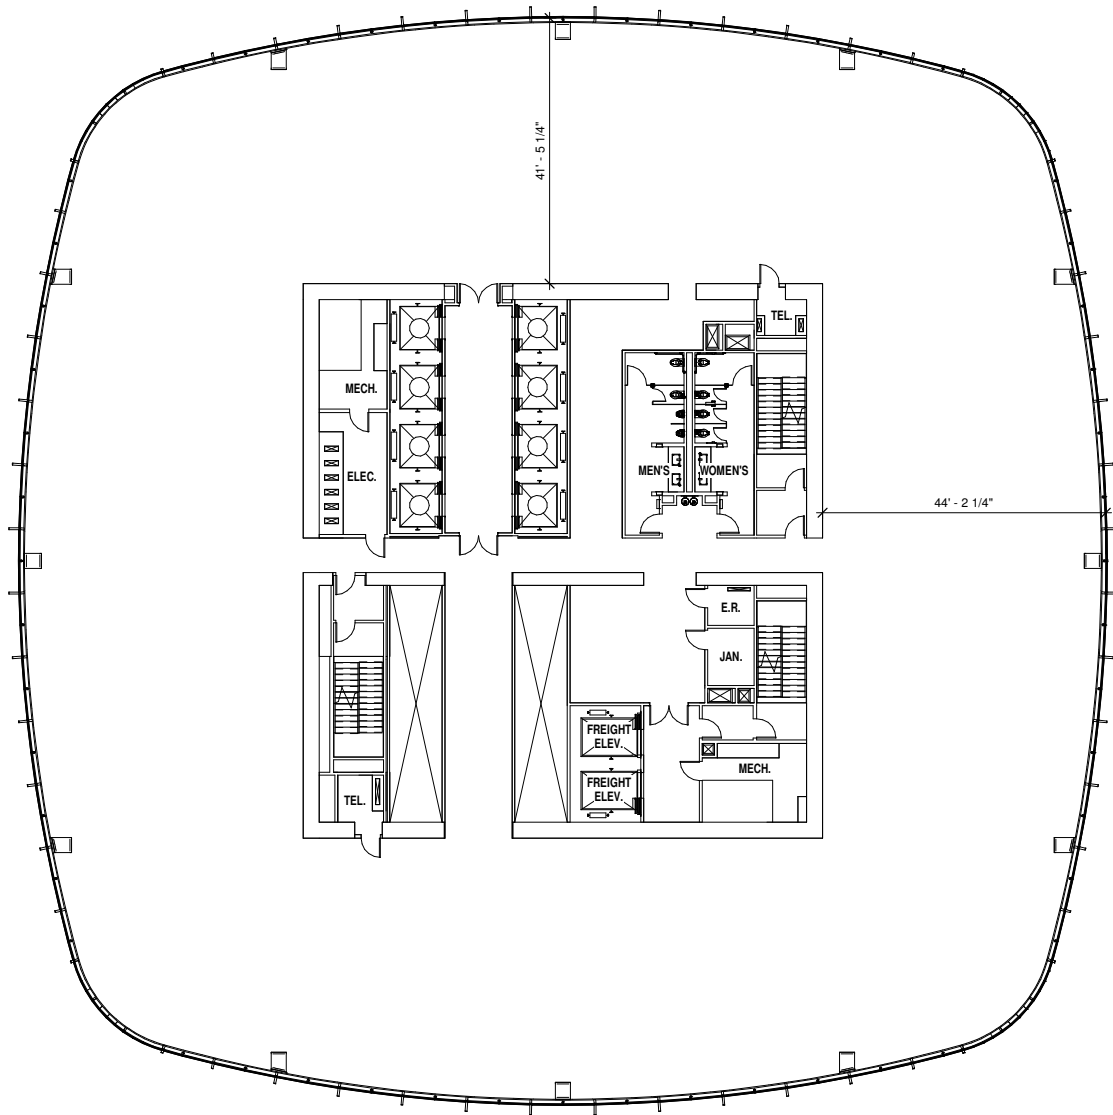

MISSION STREET

FIRST STREET

MISSION SQUARE

CITY PARK / TRANSIT CENTER

25,447 RSF

**38th Floor**

Demising wall plan