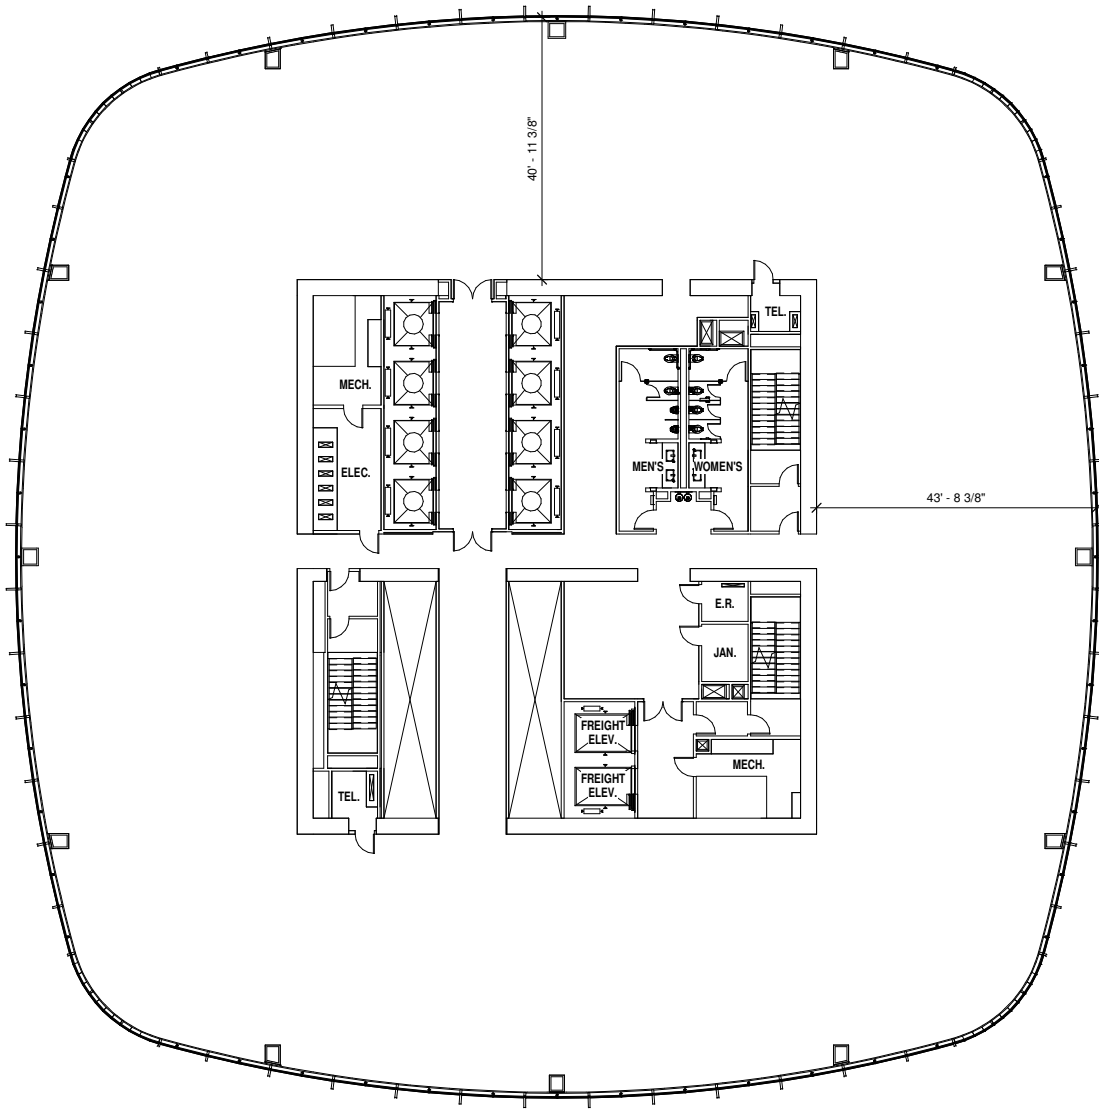

MISSION STREET

FIRST STREET

MISSION SQUARE

CITY PARK / TRANSIT CENTER

25,127 RSF

**40th Floor**

Demising wall plan