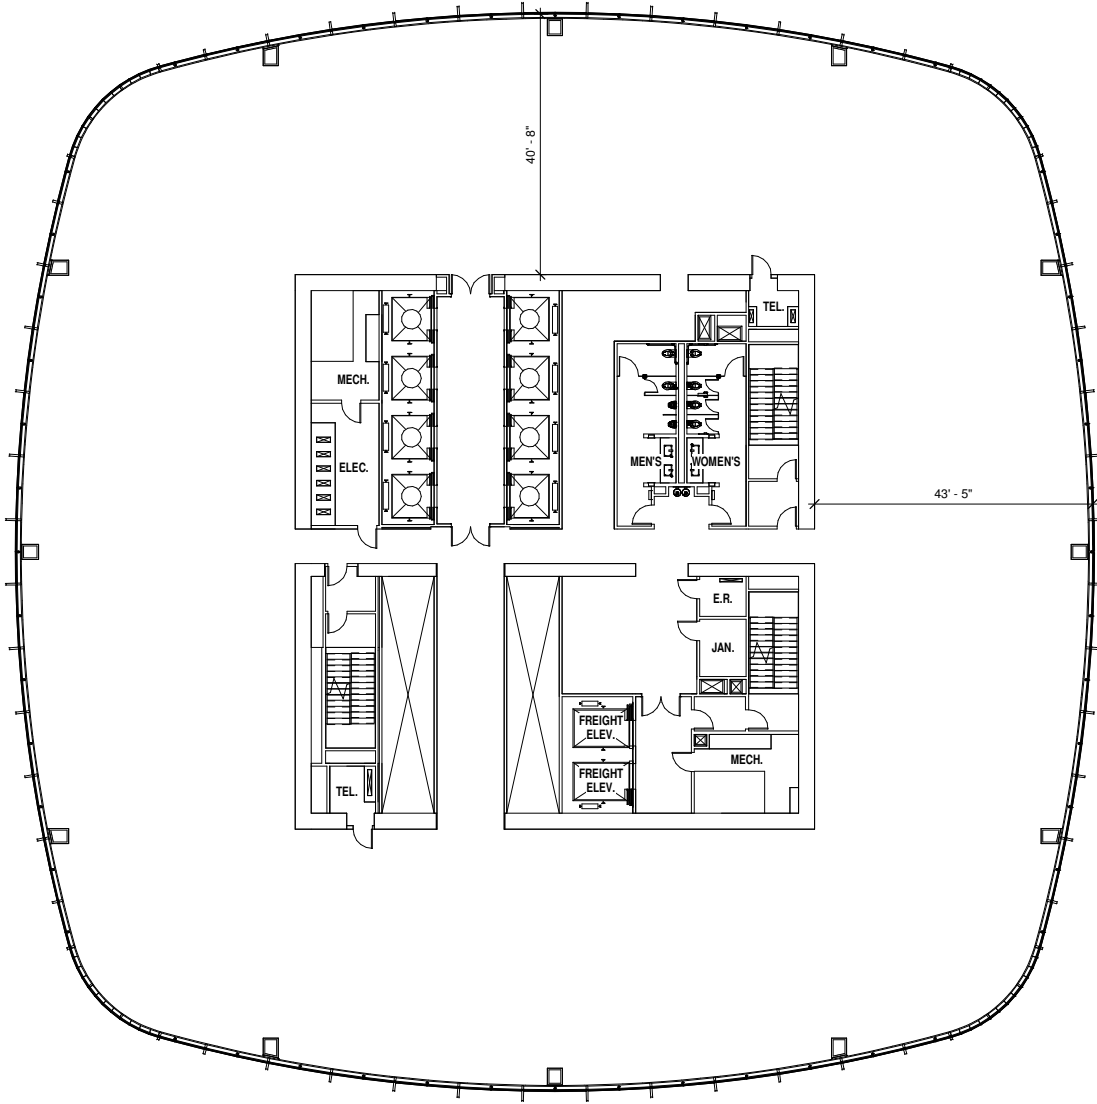

MISSION STREET

FIRST STREET

MISSION SQUARE

CITY PARK / TRANSIT CENTER

24,945 RSF

41st Floor

Demising wall plan