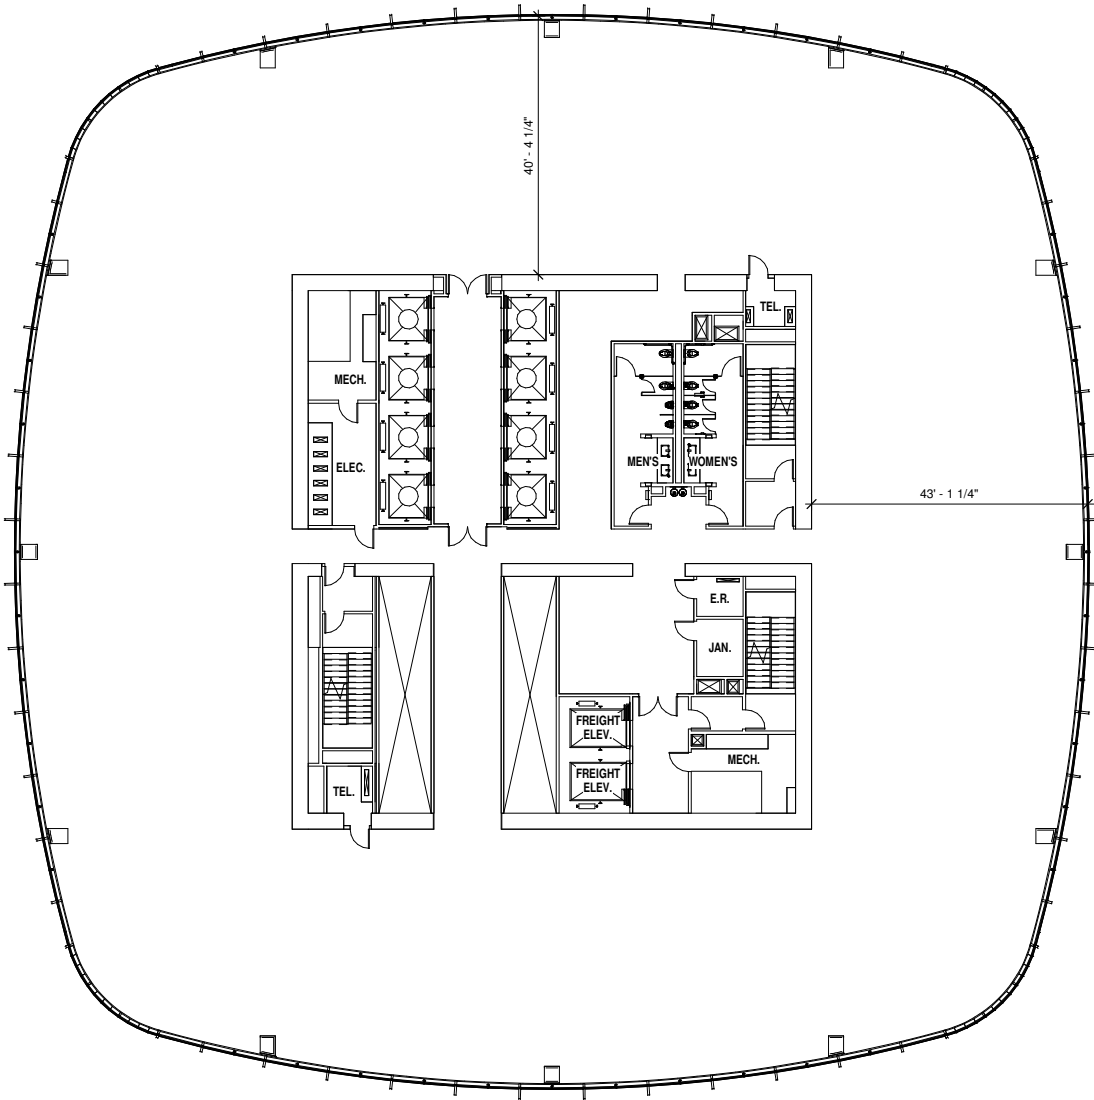

MISSION STREET

FIRST STREET

MISSION SQUARE

CITY PARK / TRANSIT CENTER

24,743 RSF

42nd Floor

Demising wall plan