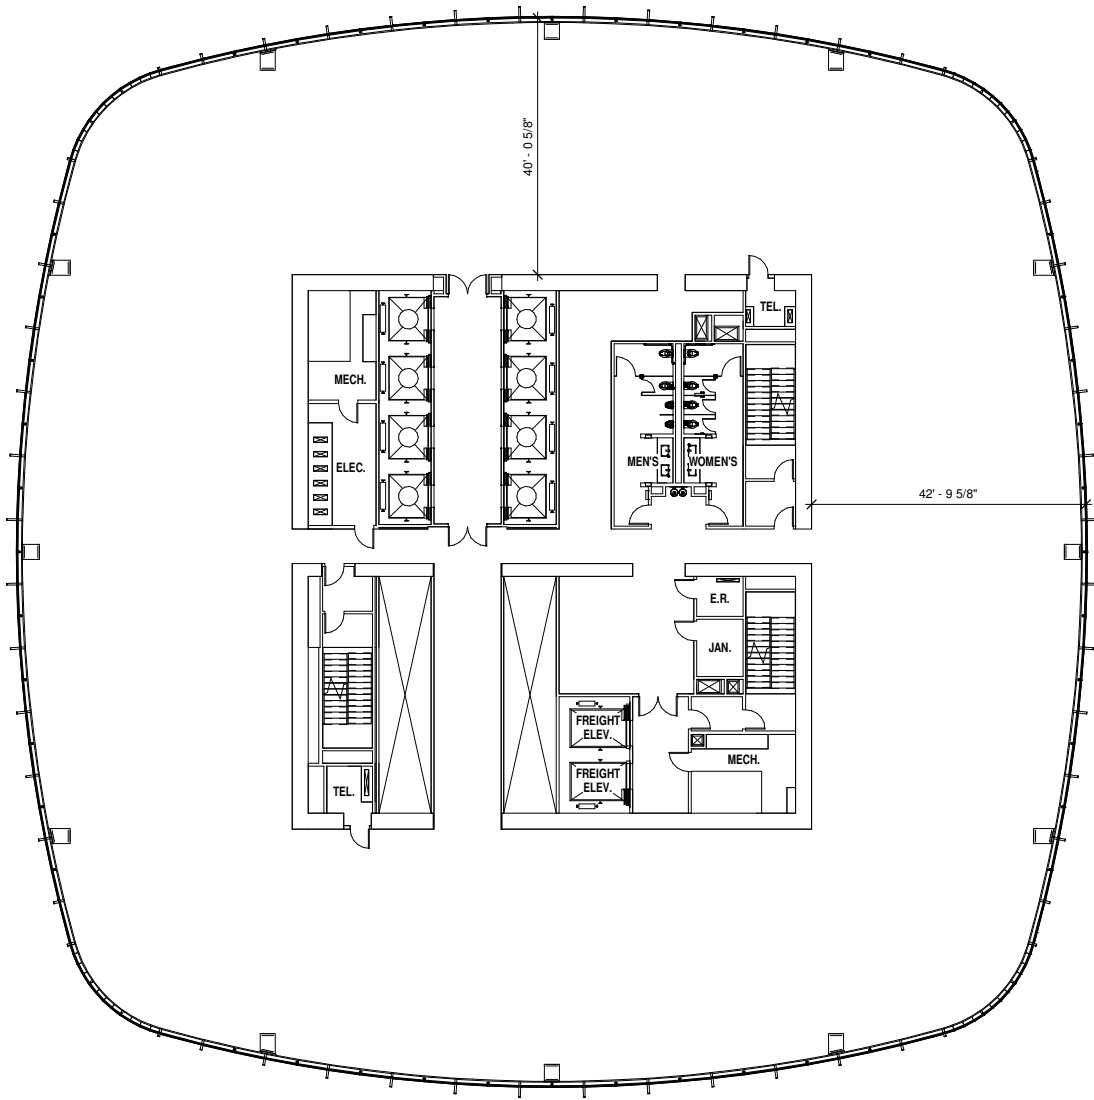

MISSION STREET

FIRST STREET

MISSION SQUARE

CITY PARK / TRANSIT CENTER

24,528 RSF

**43rd Floor**

Demising wall plan