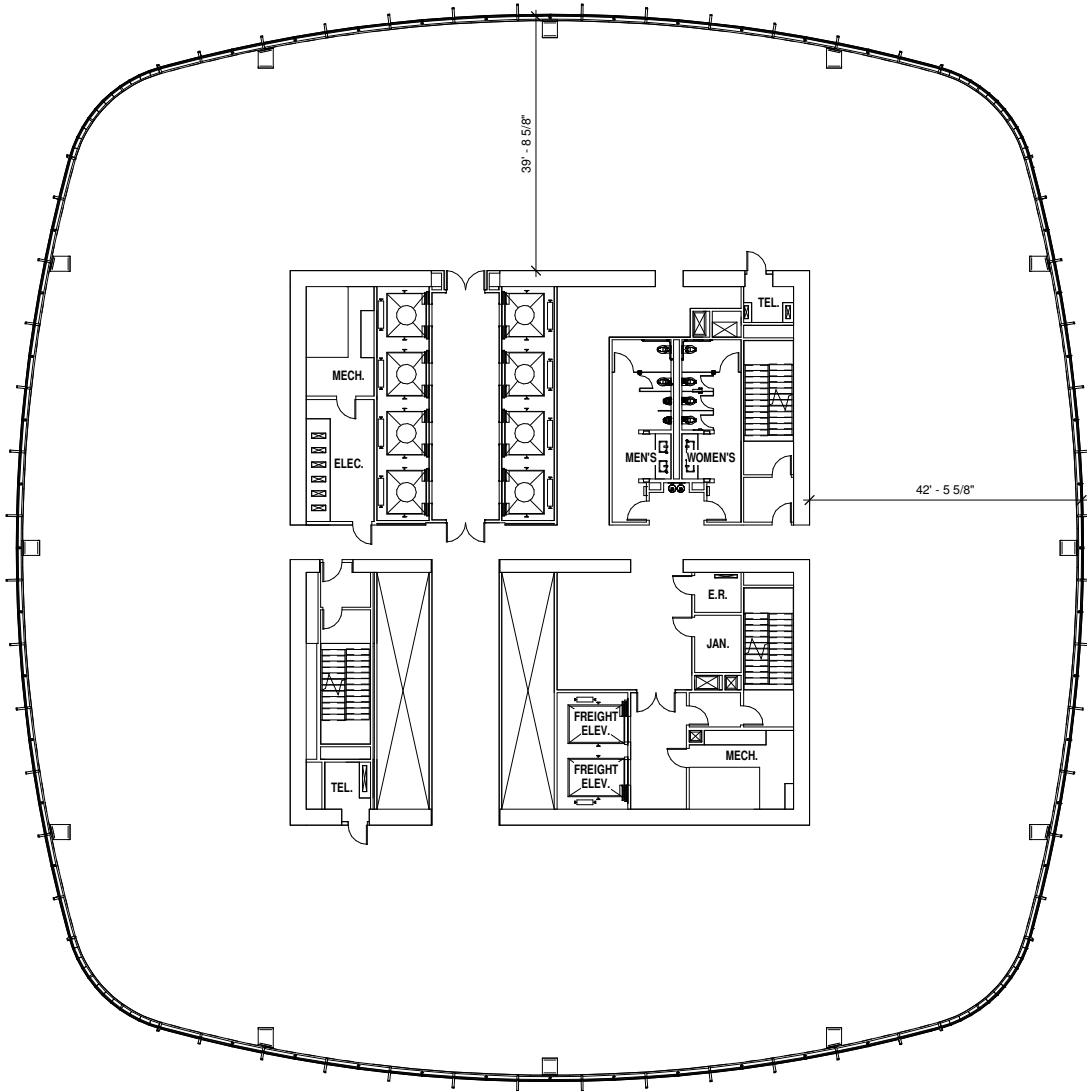

MISSION STREET

FIRST STREET

MISSION SQUARE

CITY PARK / TRANSIT CENTER

24,293 RSF

**44th Floor**

Demising wall plan