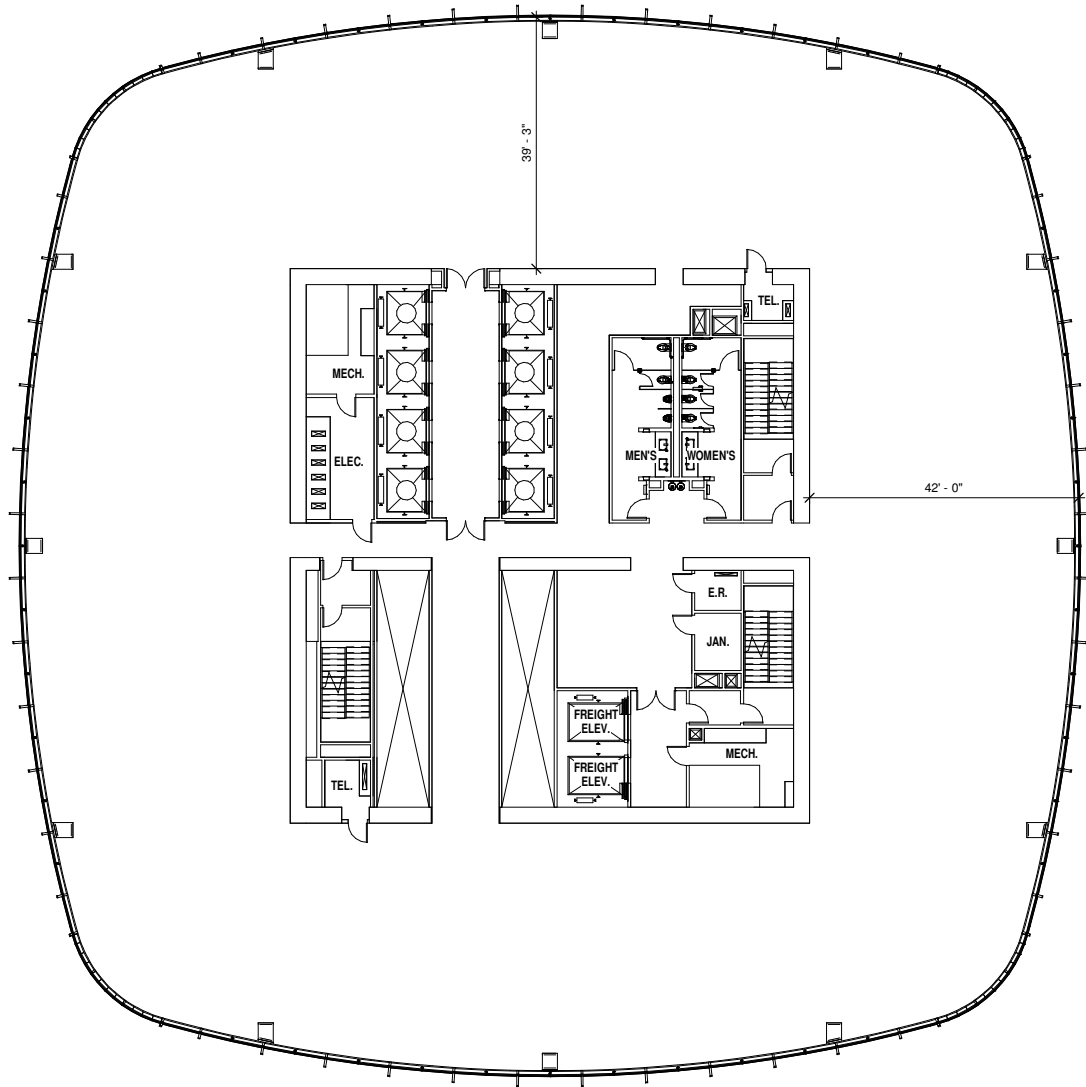

MISSION STREET

FIRST STREET

MISSION SQUARE

CITY PARK / TRANSIT CENTER

24,041 RSF

45th Floor

Demising wall plan