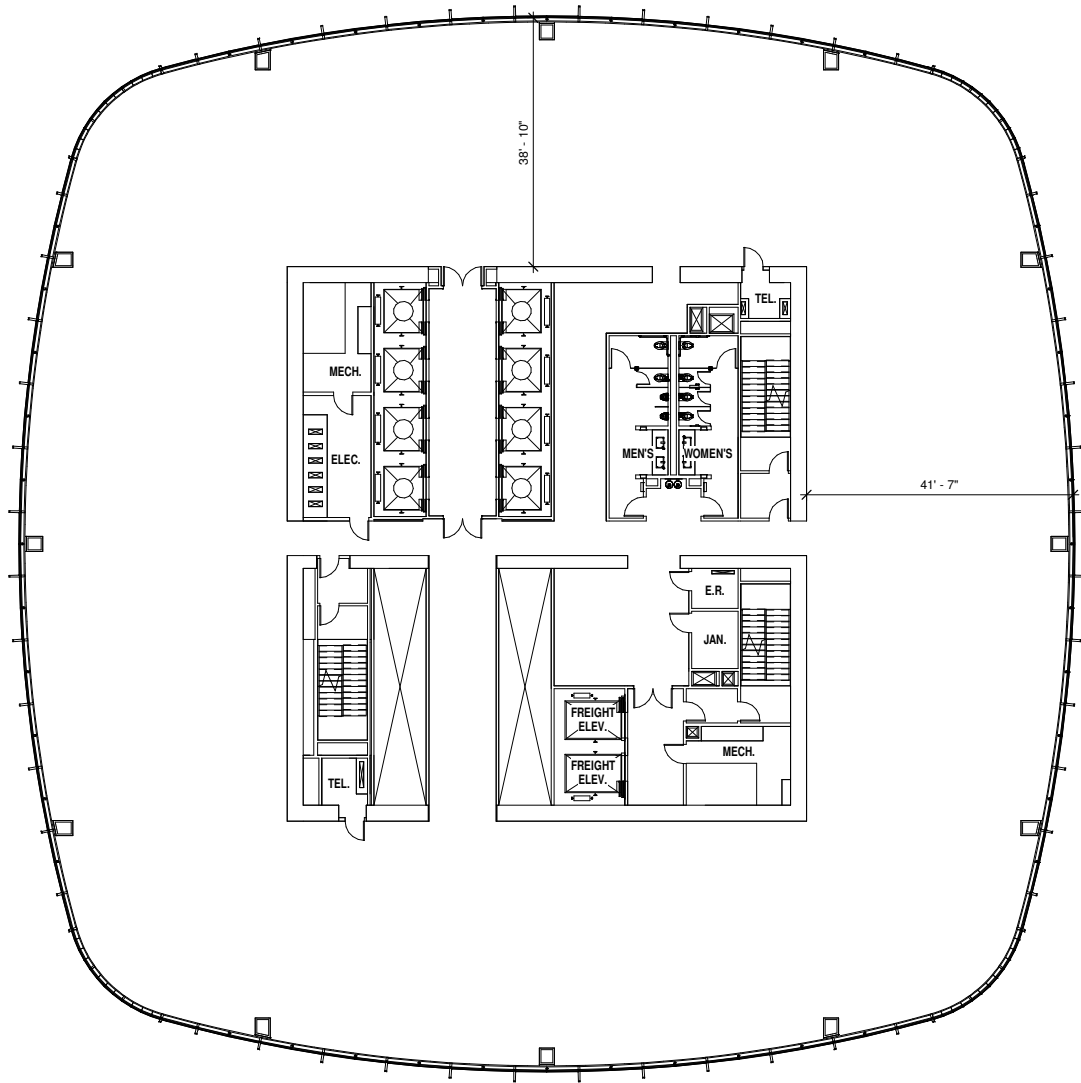

MISSION STREET

FIRST STREET

MISSION SQUARE

CITY PARK / TRANSIT CENTER

23,783 RSF

**46th Floor**

Demising wall plan