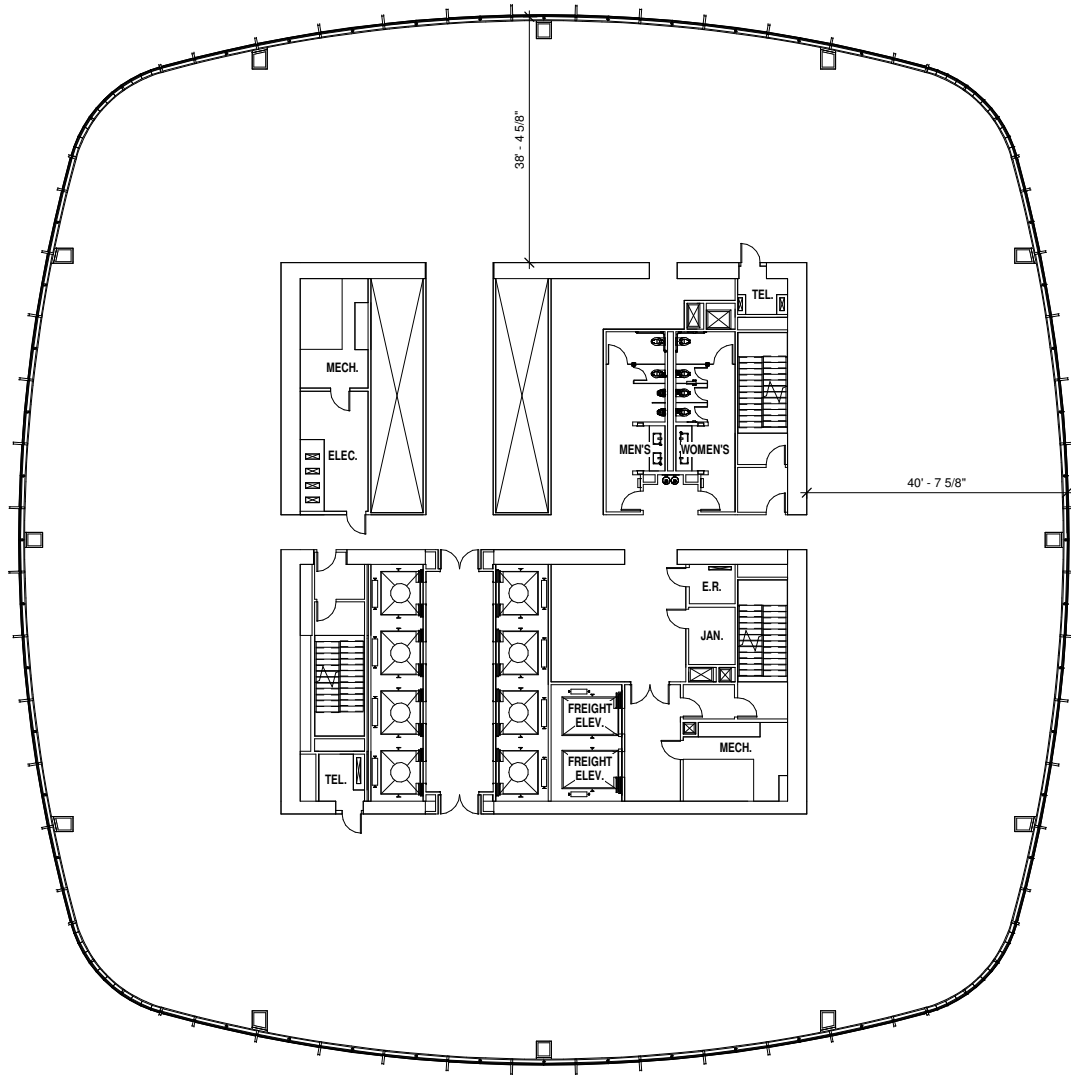

MISSION STREET

FIRST STREET

MISSION SQUARE

CITY PARK / TRANSIT CENTER

23,477 RSF

47th Floor

Demising wall plan