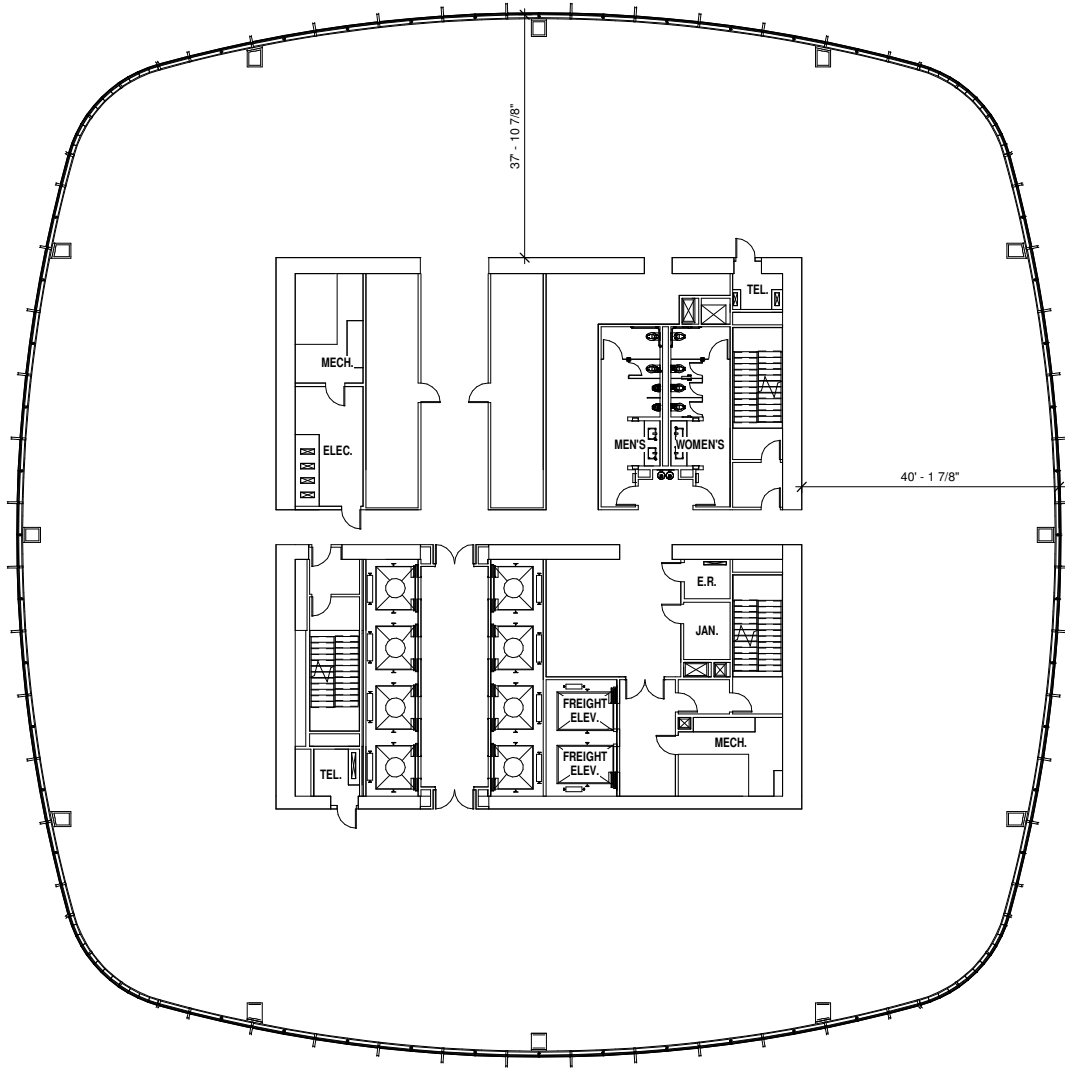

MISSION STREET

FIRST STREET

MISSION SQUARE

CITY PARK / TRANSIT CENTER

23,176 RSF

48th Floor

Demising wall plan