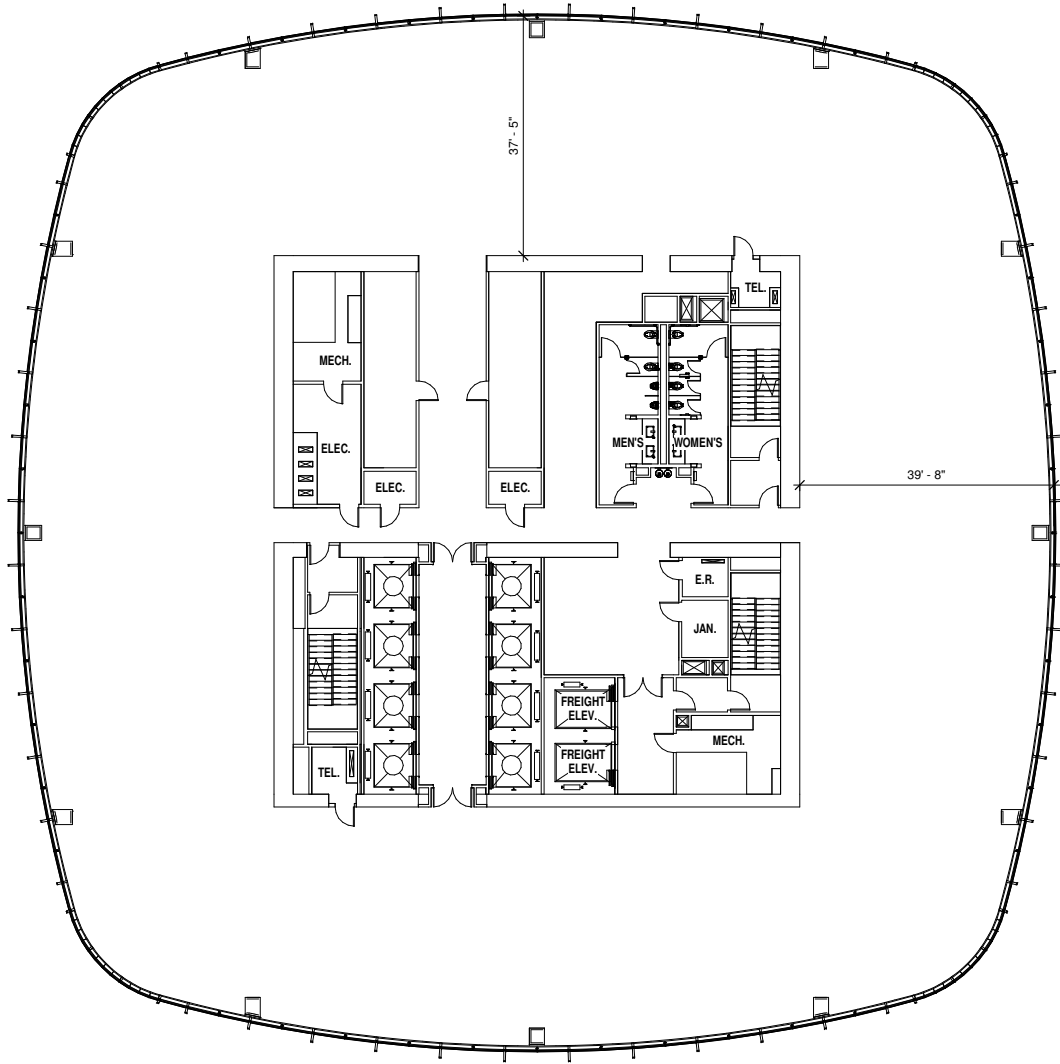

MISSION STREET

FIRST STREET

MISSION SQUARE

CITY PARK / TRANSIT CENTER

22,836 RSF

49th Floor

Demising wall plan