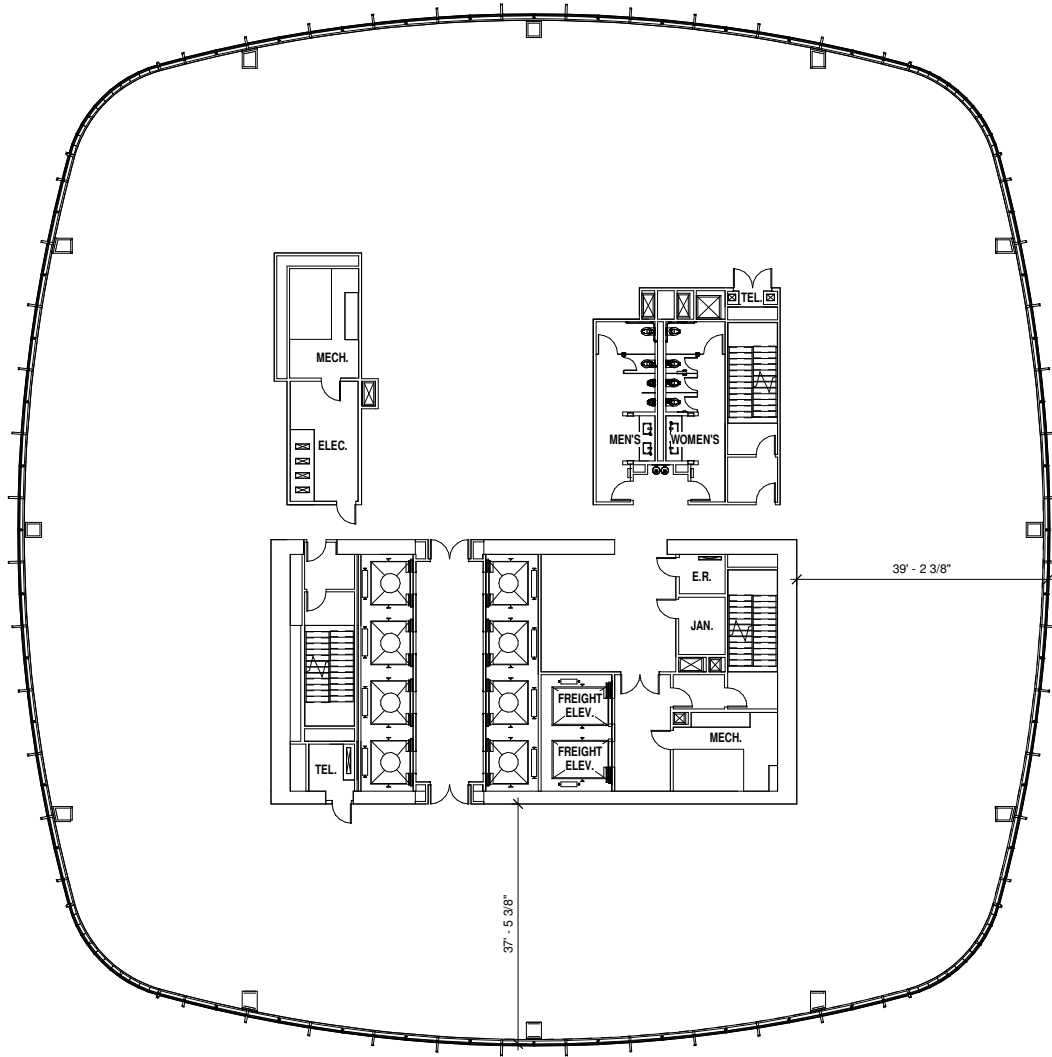

MISSION STREET

FIRST STREET

MISSION SQUARE

CITY PARK / TRANSIT CENTER

23,214 RSF

**50th Floor**

Demising wall plan