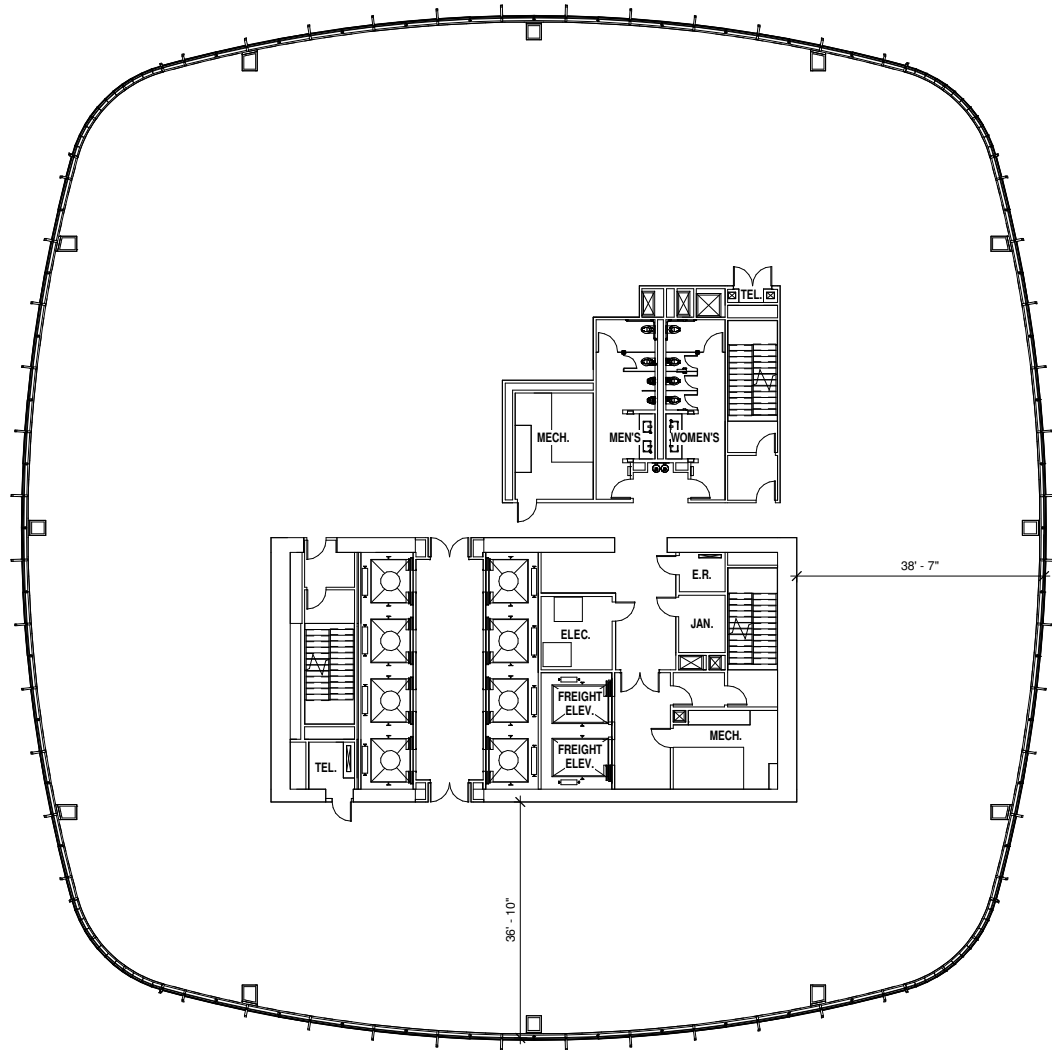

MISSION STREET

FIRST STREET

MISSION SQUARE

CITY PARK / TRANSIT CENTER

22,878 RSF

**51st Floor**

Demising wall plan