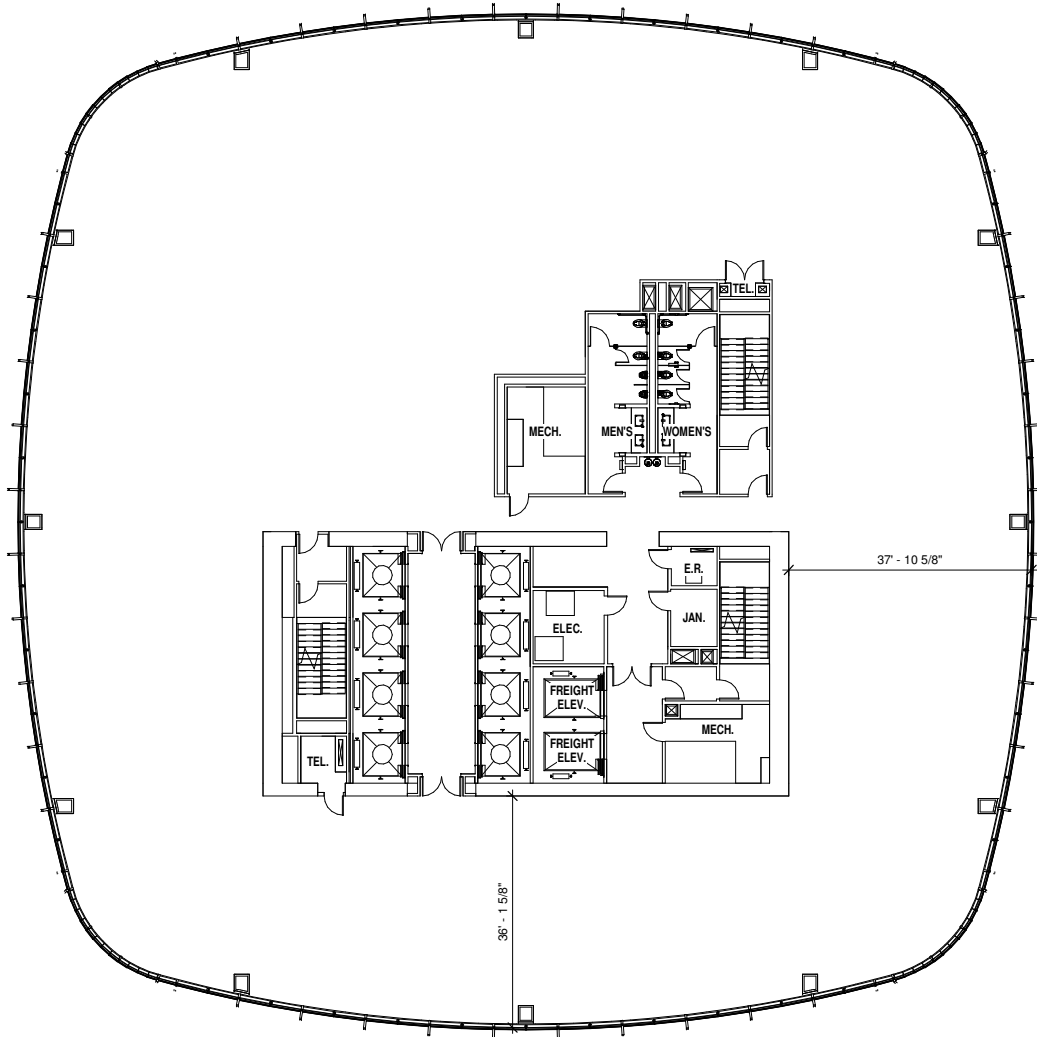

MISSION STREET

FIRST STREET

MISSION SQUARE

CITY PARK / TRANSIT CENTER

22,495 RSF

52nd Floor

Demising wall plan