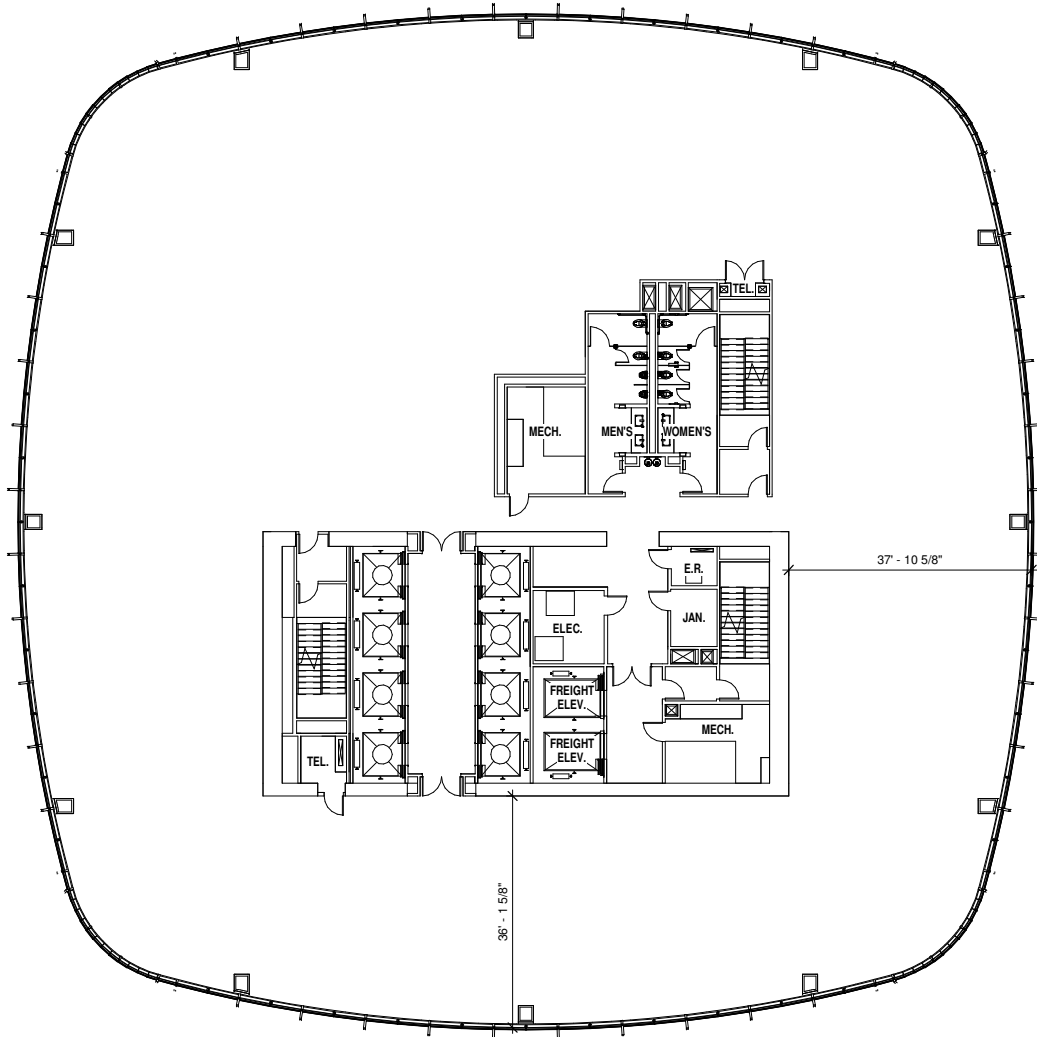

MISSION STREET

FIRST STREET

MISSION SQUARE

CITY PARK / TRANSIT CENTER

22,080RSF

53rd Floor

Demising wall plan