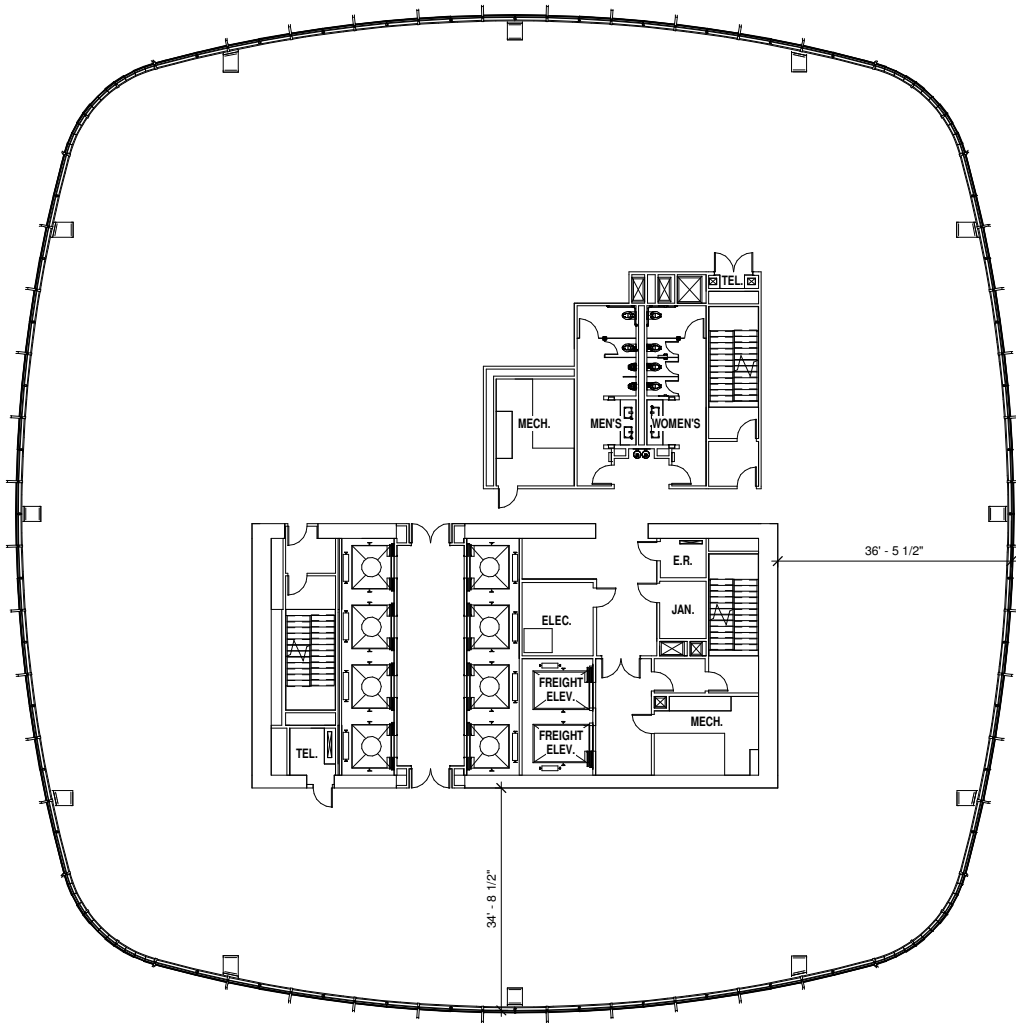

MISSION STREET

FIRST STREET

MISSION SQUARE

CITY PARK / TRANSIT CENTER

21,635 RSF

54th Floor

Demising wall plan