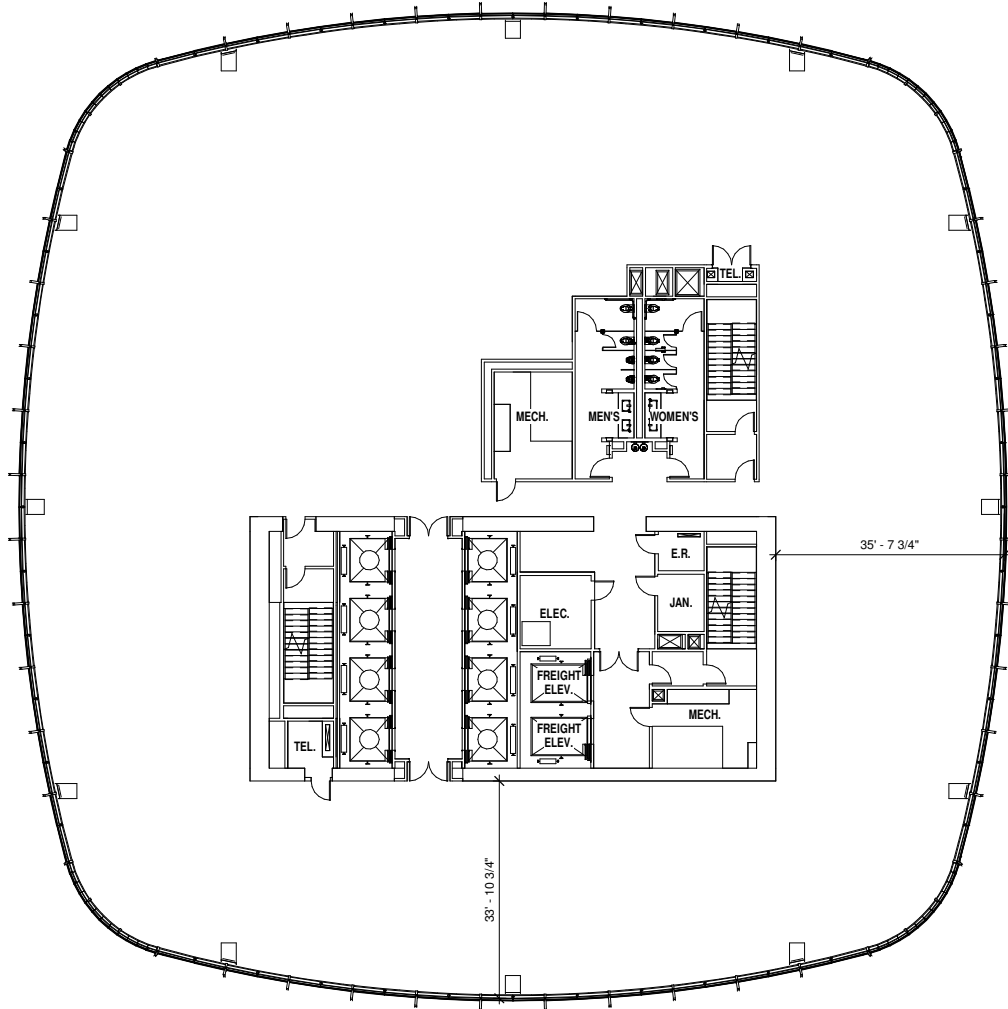

MISSION STREET

FIRST STREET

MISSION SQUARE

CITY PARK / TRANSIT CENTER

21,155 RSF

55th Floor

Demising wall plan