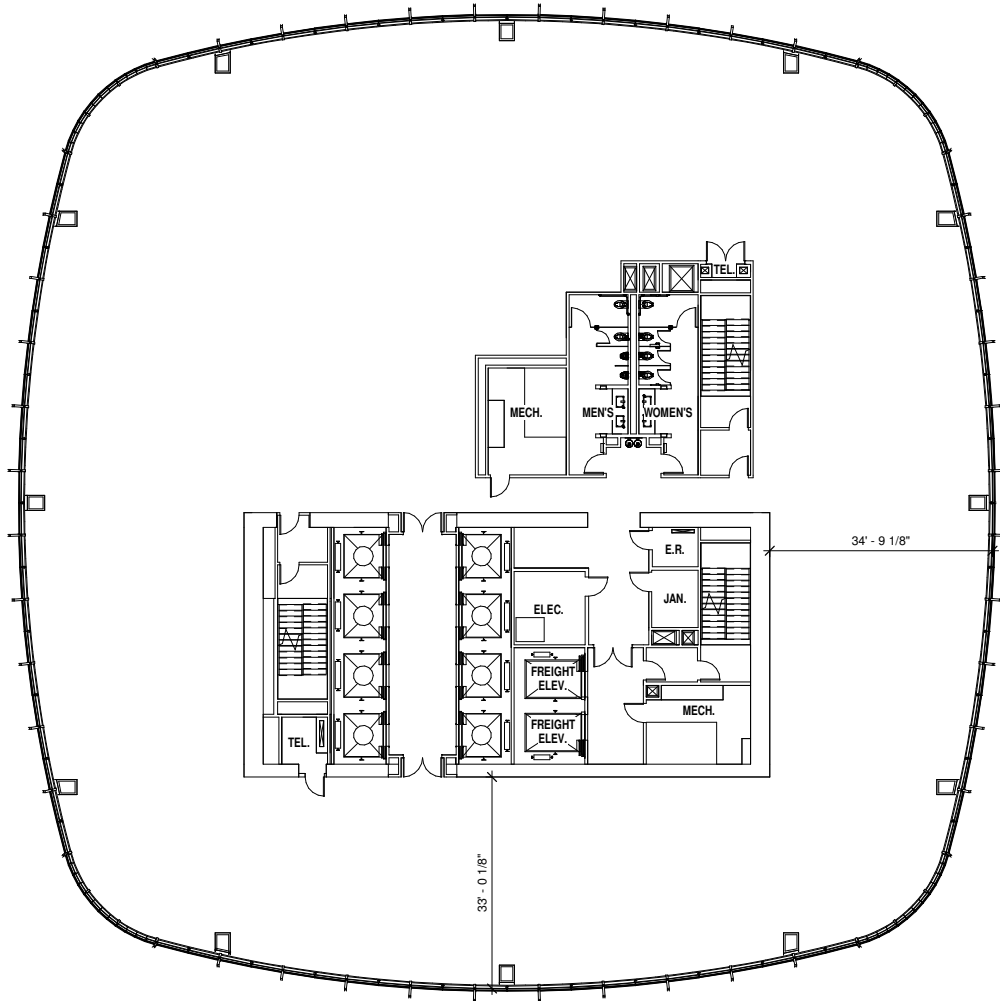

MISSION STREET

FIRST STREET

MISSION SQUARE

CITY PARK / TRANSIT CENTER

20,633 RSF

56th Floor

Demising wall plan