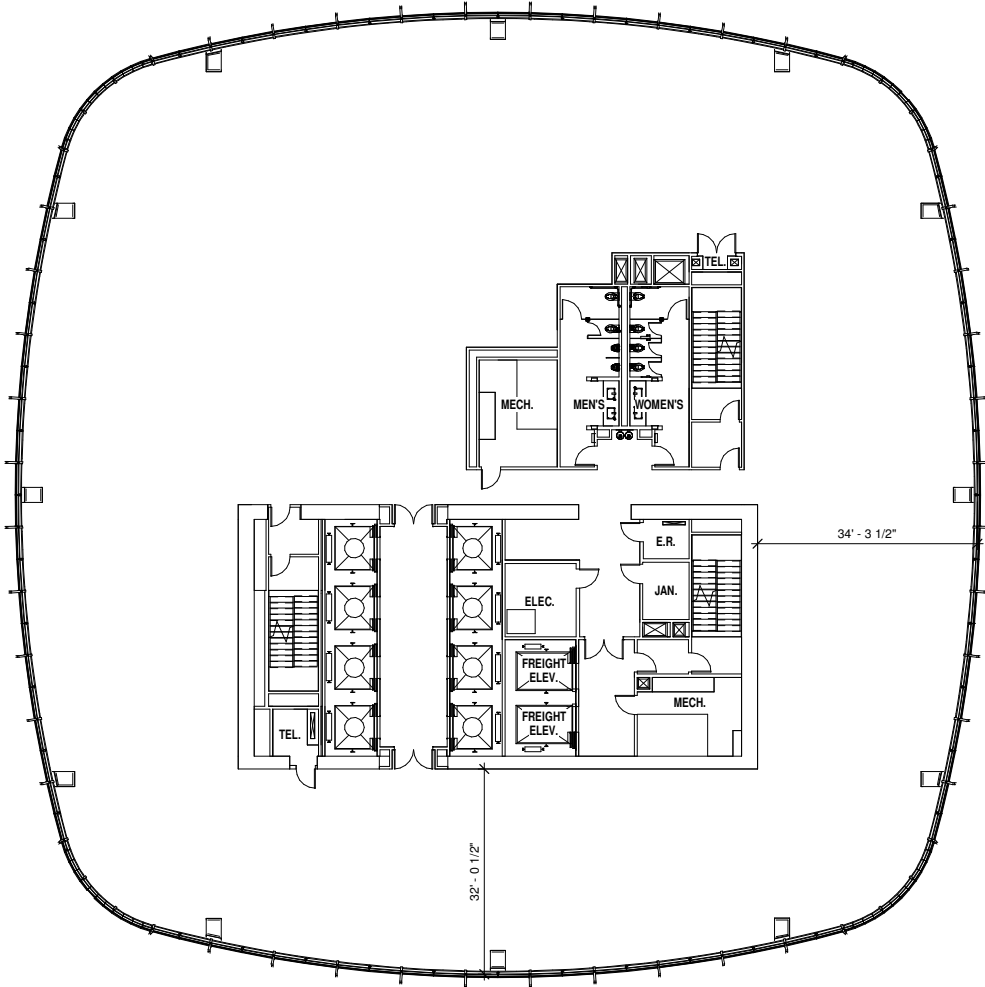

MISSION STREET

FIRST STREET

MISSION SQUARE

CITY PARK / TRANSIT CENTER

20,074 RSF

57th Floor

Demising wall plan