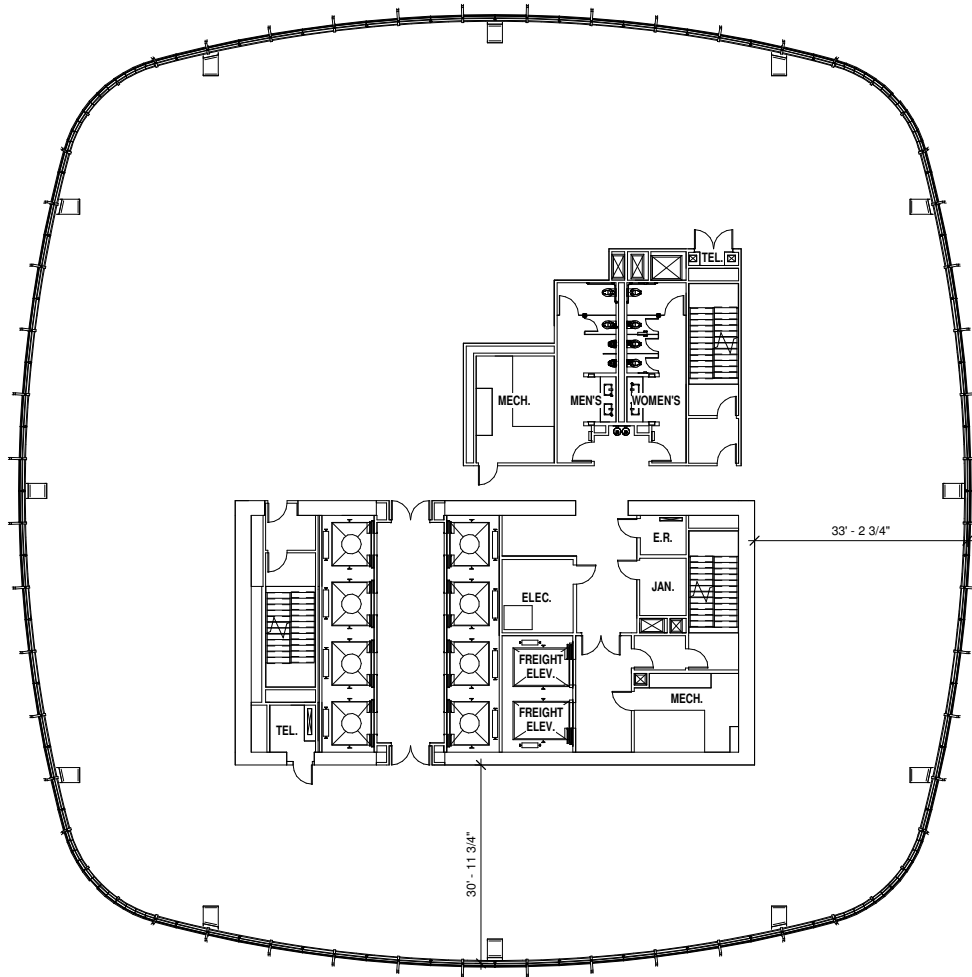

MISSION STREET

FIRST STREET

MISSION SQUARE

CITY PARK / TRANSIT CENTER

19,468 RSF

58th Floor

Demising wall plan