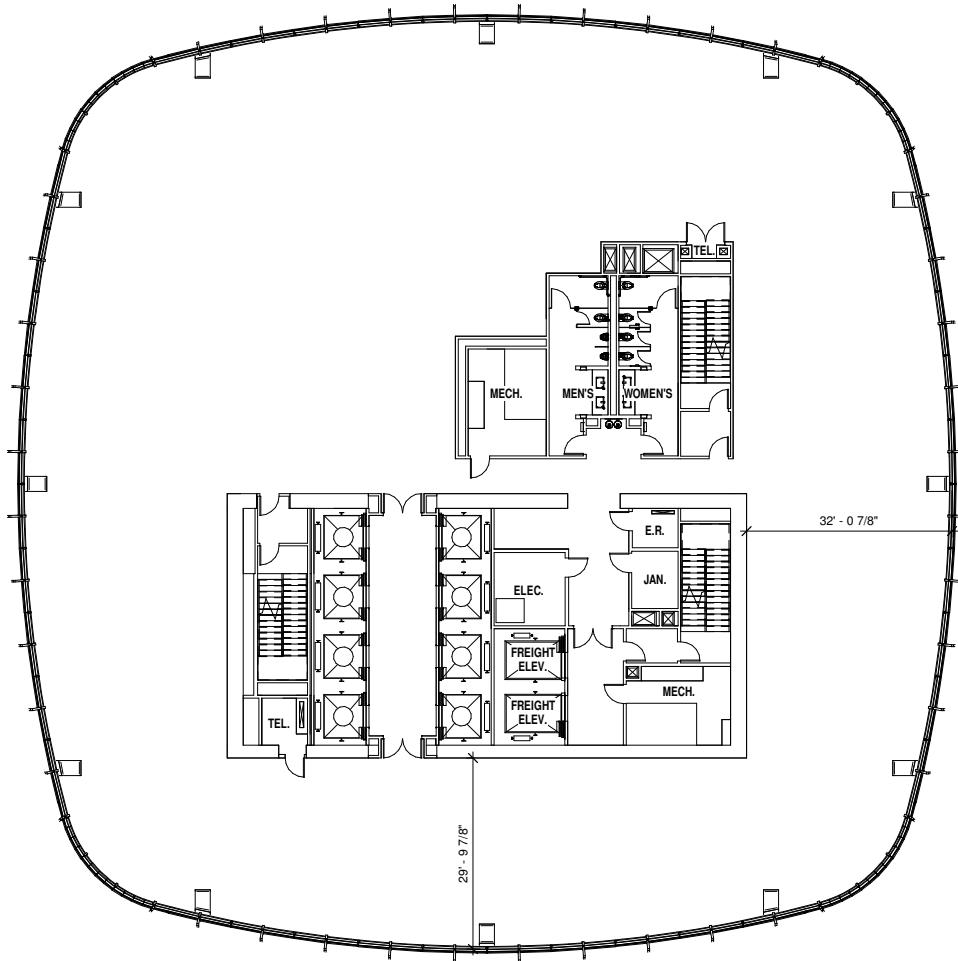

MISSION STREET

FIRST STREET

MISSION SQUARE

CITY PARK / TRANSIT CENTER

18,833 RSF

59th Floor

Demising wall plan