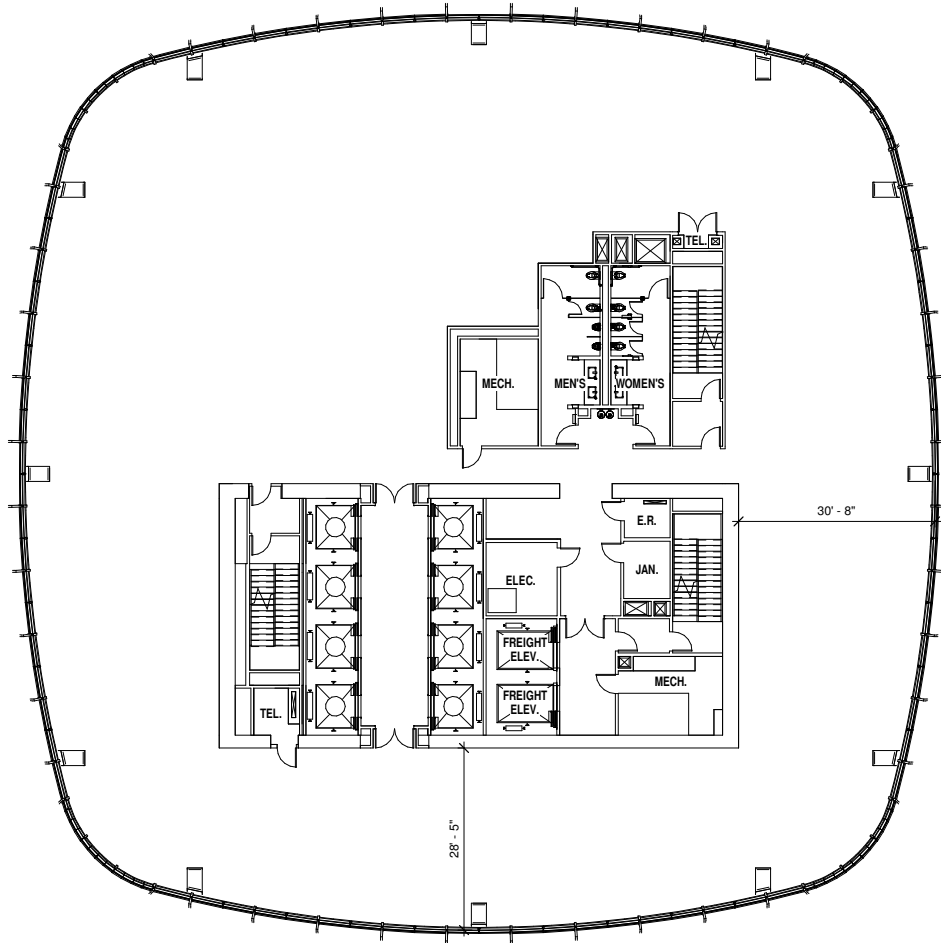

MISSION STREET

FIRST STREET

MISSION SQUARE

CITY PARK / TRANSIT CENTER

18,049 RSF

60th Floor

Demising wall plan