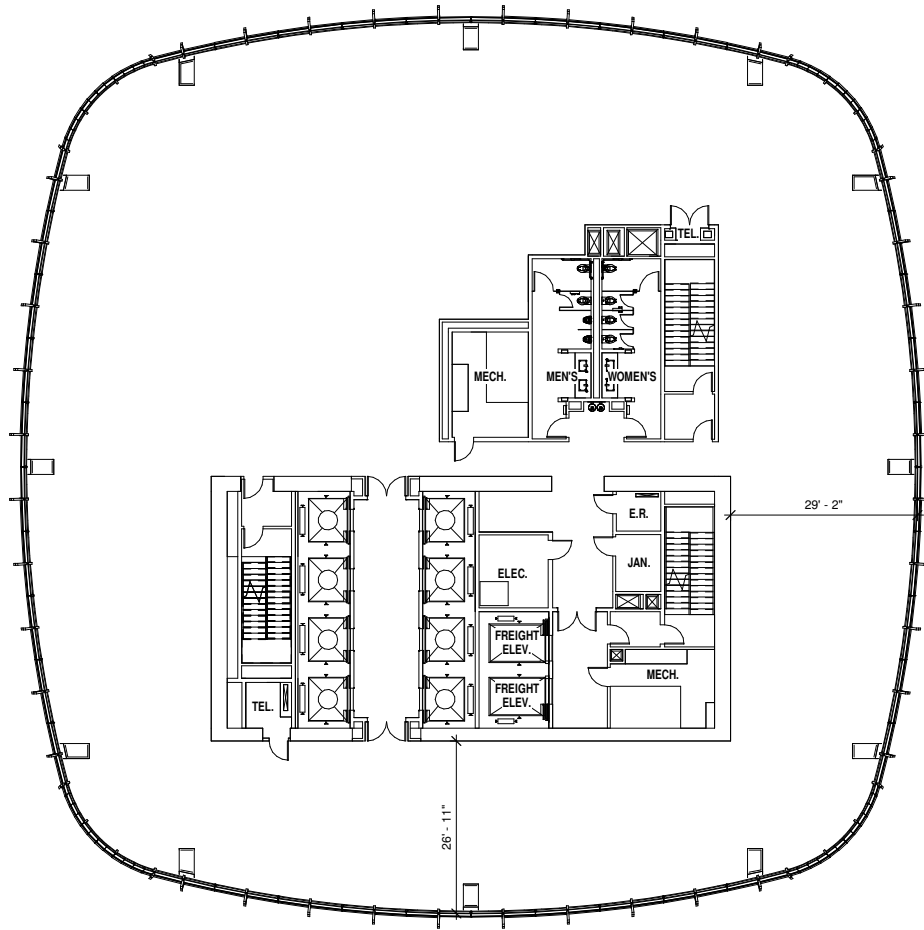

MISSION STREET

FIRST STREET

MISSION SQUARE

CITY PARK / TRANSIT CENTER

17,386 RSF | LEASED

61st Floor

Demising wall plan